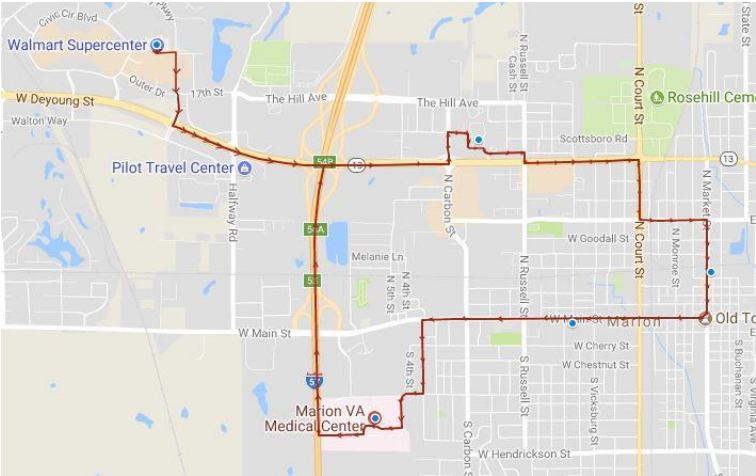

Local Residential Routes

Monday- Friday

8:30 AM - 6:30PM

Starting and Ending Point: Walmart in Marion

Marion to Herrin Residential

4:45 AM – 6:30 PM

Starting and Ending Point: Walmart in Marion

Marion-Herrin-Carterville-Carbondale

7:15 AM-5:00 PM

Starting and Ending Point: Walmart in Marion

Marion- Carbondale

5:00 AM- 11:59 PM

Starting and Ending Point: Walmart in Marion