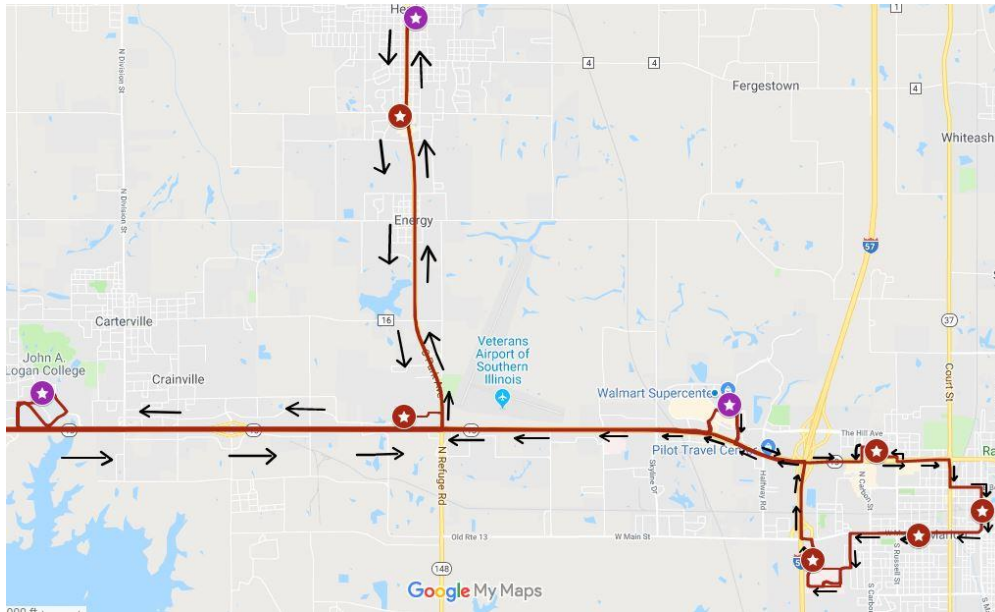

Local Residential Routes

Monday- Friday

8:30 AM - 6:30PM

Starting and Ending Point: Walmart in Marion

Marion to Herrin Residential

4:45 AM – 6:30 PM

Starting and Ending Point: Walmart in Marion

Marion-Herrin-Carterville-Carbondale

7:15 AM-5:00 PM

Starting and Ending Point: Walmart in Marion

Marion- Carbondale

5:00 AM- 11:59 PM

Starting and Ending Point: Walmart in Marion