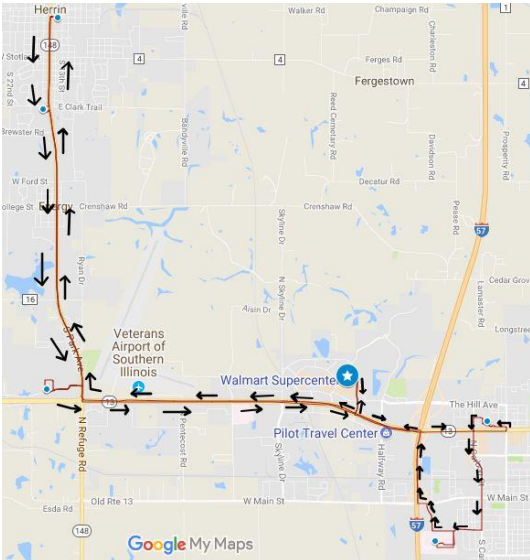

Local Residential Routes

Monday- Friday

8:30 AM - 6:30PM

Starting and Ending Point: Walmart in Marion

Marion to Herrin Residential

4:45 AM – 6:30 PM

Starting and Ending Point: Walmart in Marion

Marion-Herrin-Carterville-Carbondale

7:15 AM-5:00 PM

Starting and Ending Point: Walmart in Marion

Marion- Carbondale

5:00 AM- 11:59 PM

Starting and Ending Point: Walmart in Marion